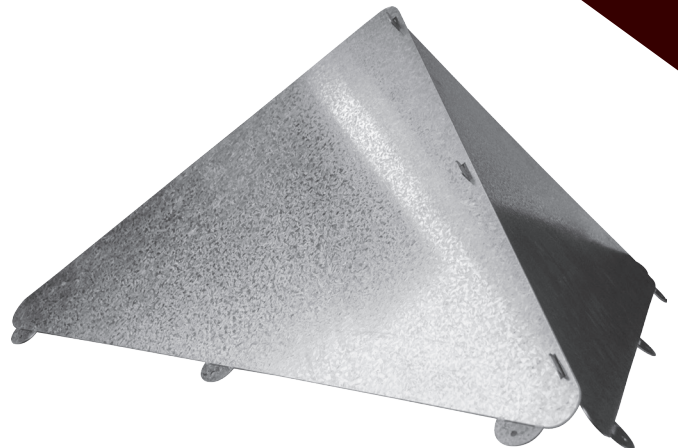

# Snow Splitter

For UltraTemp, UltimateOne & SuperPro Chimney Systems

- Designed to deflect snow and ice
- Panels are easily assembled
- Prevents unnecessary strain or damage to chimney
- Mounts directly on the roof above chimney
- Made from heavy gauge galvanized steel

Bend foot tabs to bolt at desired angle

Easy locking system

selkirkcorp.com  
US - (800) 992-VENT (8368)  
Canada - (888) SELKIRK (735-5475)